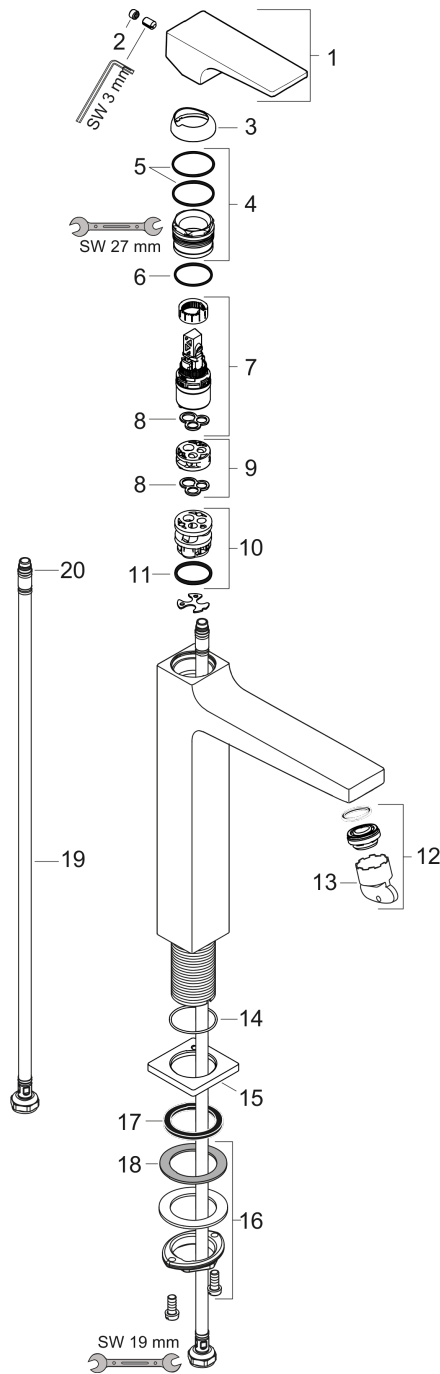

Metropol

Single lever basin mixer 260 with lever handle for washbowls with push-open waste set

Surfaces: **Polished Gold Optic** Article Number: **32512990**

Description

product features

- consists of: single lever basin mixer, waste set
- ComfortZone 260
- projection 204 mm
- spray type: normal spray
- maximum flow rate at 3 bar: 5 l/min
- ceramic cartridge
- temperature limitation adjustable
- suitable for continuous flow water heaters
- push-open waste set G 1¼
- material waste set: metal
- connection type: G ¾ connections
- connection dimension: DN15

Technology

Design awards

Product image

Scale drawing

Flowchart

Metropol

Single lever basin mixer 260 with lever handle for washbowls with push-open waste set

Surfaces: Polished Gold Optic Article Number: 32512990

Exploded Drawing

Year of production: >04/20

Metropol

Single lever basin mixer 260 with lever handle for washbowls with push-open waste set

Surfaces: **Polished Gold Optic** Article Number: **32512990**

Spare part list

Year of production: >04/20

Pos.	Description	Article Number	Price	PU
1	handle	92995990	-	1
2	screw cover	95704000	-	1
3	flange	92625990	-	1
4	nut	92689000	-	1
5	O-ring 27x1,5	92527000	-	1
6	O-ring 25x1,5	98146000	-	1
7	cartridge, assy	97685000	-	1
8	seal	98865000	-	1
9	adapter for cartridge	92628000	-	1
10	adapter for cartridge	98866000	-	1
11	O-ring 23x2	98398000	-	1
12	aerator M24x1 (5 l/min)	92996000	-	1
13	service tool	95661000	-	1
14	O-ring 32x1,5	92936000	-	1
15	escutcheon	93048990	-	1
16	fixing set (Ø 32)	13961000	-	1
17	flat seal	98749000	-	1
18	lever collar	97548000	-	1
19	connection hose 600 mm M8x0,75 G3/8	96556000	-	1
20	O-ring 6,6x1,6	93019000	-	1
a	fixation extension 35 mm	13898000	-	1