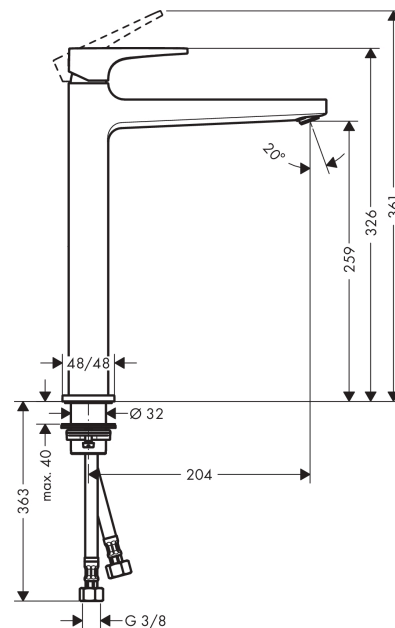

Metropol

Single lever basin mixer 260 with lever handle for washbowls with push-open waste set

Surfaces: **Polished Gold Optic** Article Number: **32512990**

Description

product features

- consists of: single lever basin mixer, waste set
- ComfortZone 260
- projection 204 mm
- spray type: normal spray
- maximum flow rate at 3 bar: 5 l/min
- ceramic cartridge
- temperature limitation adjustable
- suitable for continuous flow water heaters
- push-open waste set G 1¼
- material waste set: metal
- connection type: G ¾ connections
- connection dimension: DN15

Technology

Design awards

Product image

Scale drawing

Flowchart

Metropol

Single lever basin mixer 260 with lever handle for washbowls with push-open waste set

Surfaces: Polished Gold Optic Article Number: 32512990

Exploded Drawing

Year of production: >04/20

Metropol

Single lever basin mixer 260 with lever handle for washbowls with push-open waste set

Surfaces: **Polished Gold Optic** Article Number: **32512990**

Spare part list

Year of production: >04/20

Pos.	Description	Article Number	Price	PU
1	handle	92995990	-	1
2	screw cover	95704000	-	1
3	flange	92625990	-	1
4	nut	92689000	-	1
5	O-ring 27x1,5	92527000	-	1
6	O-ring 25x1,5	98146000	-	1
7	cartridge, assy	97685000	-	1
8	seal	98865000	-	1
9	adapter for cartridge	92628000	-	1
10	adapter for cartridge	98866000	-	1
11	O-ring 23x2	98398000	-	1
12	aerator M24x1 (5 l/min)	92996000	-	1
13	service tool	95661000	-	1
14	O-ring 32x1,5	92936000	-	1
15	escutcheon	93048990	-	1
16	fixing set (Ø 32)	13961000	-	1
17	flat seal	98749000	-	1
18	lever collar	97548000	-	1
19	connection hose 600 mm M8x0,75 G3/8	96556000	-	1
20	O-ring 6,6x1,6	93019000	-	1
a	fixation extension 35 mm	13898000	-	1