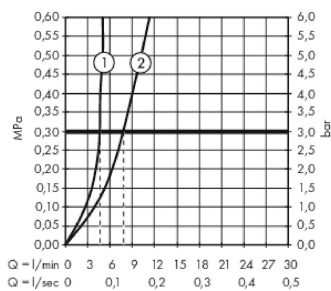

Metropol

Single lever basin mixer 260 with lever handle for washbowls with push-open waste set

Surfaces: **Polished Gold Optic** Article Number: **32512990**

Description

product features

- consists of: single lever basin mixer, waste set
- ComfortZone 260
- projection 204 mm
- spray type: normal spray
- maximum flow rate at 3 bar: 5 l/min
- ceramic cartridge
- temperature limitation adjustable
- suitable for continuous flow water heaters
- push-open waste set G 1¼
- material waste set: metal
- connection type: G ¾ connections
- connection dimension: DN15

Technology

Design awards

Product image

Scale drawing

Flowchart

Metropol

Single lever basin mixer 260 with lever handle for washbowls with push-open waste set

Surfaces: Polished Gold Optic Article Number: 32512990

Exploded Drawing

Year of production: >04/20

Metropol

Single lever basin mixer 260 with lever handle for washbowls with push-open waste set

Surfaces: **Polished Gold Optic** Article Number: **32512990**

Spare part list